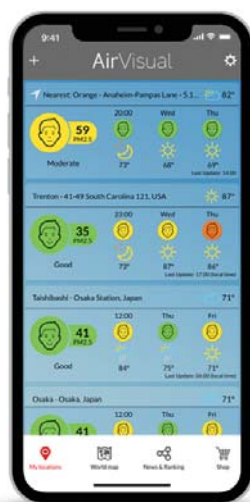

Advice

We take all of your air quality data into account so you don't have to. The AirVisual Pro learns from your indoor and outdoor environments to provide you the most productive and cost effective recommendations.

See the quality of the air you breathe – indoors and outdoors.

Key Features of the AirVisual app

Historical, real-time and forecast air pollution data

Receive detailed figures on 6 key pollutants for more than 9,000 cities in 70+ countries.

72-hour air pollution and weather forecasts

Plan your outdoor activities to optimize comfort and health.

Health recommendations

Follow advice to lower your health risk and achieve minimum exposure to pollutants.

World map

Explore real-time pollution indices around the globe in a panoramic view.

Air pollution news and educational resources

Stay up to date on air pollution current events, medical findings and breaking news.