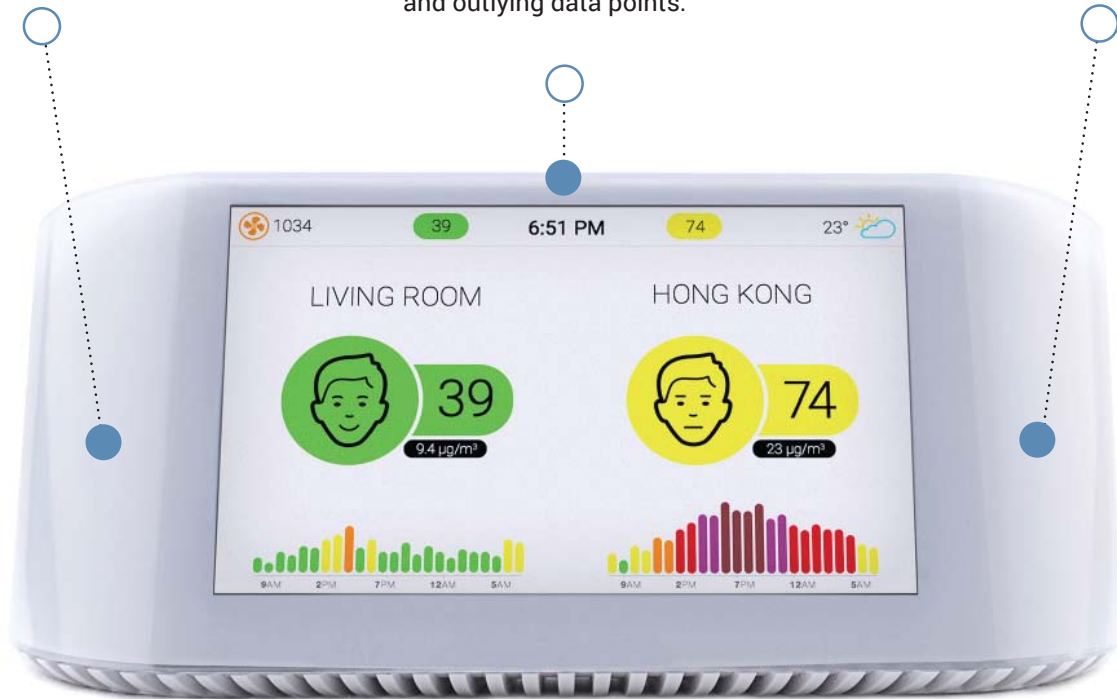

Hardware

Cutting-edge laser technology counts microscopic PM_{2.5} particles in the air. Airflow control fans provide stable, reliable readings and improved durability.

Accuracy

The AirVisual Pro is the most accurate low-cost consumer device of its kind. Auto-calibration components instantly consider factors like temperature, humidity and outlying data points.

Network + Analytics

Cloud computing, big data and artificial intelligence provide the best predictive analytics on a small device.

PM_{2.5}

PM_{2.5} are tiny particles that damage your throat and lungs. This pollutant is particularly dangerous as its small size allows particles to directly enter your bloodstream from your lungs.

Indoor & Outdoor Data

See your indoor air quality next to outdoor readings from the nearest official monitoring station.

CO₂

High CO₂ levels mean you need fresh air. Stagnant air has less oxygen, and more bacteria, mold, and other harmful fumes.

Forecast

Plan ahead to minimize pollution exposure and discomfort outdoors. We'll keep you informed with air quality and weather data up to 3 days in advance.

Temperature

Make sure your environment is comfortable, as well as healthy.

Alerts

Receive notifications when air quality fails to meet standards. Smart integration allows you to control smart home devices with action-based rules.

Humidity

Dry air contributes to irritated sinuses, sore throat, itchy eyes and skin aging. Meanwhile, overly humid environments can bring about biological air pollutants such as dust mites and mold.

Advice

We take all of your air quality data into account so you don't have to. The AirVisual Pro learns from your indoor and outdoor environments to provide you the most productive and cost effective recommendations.